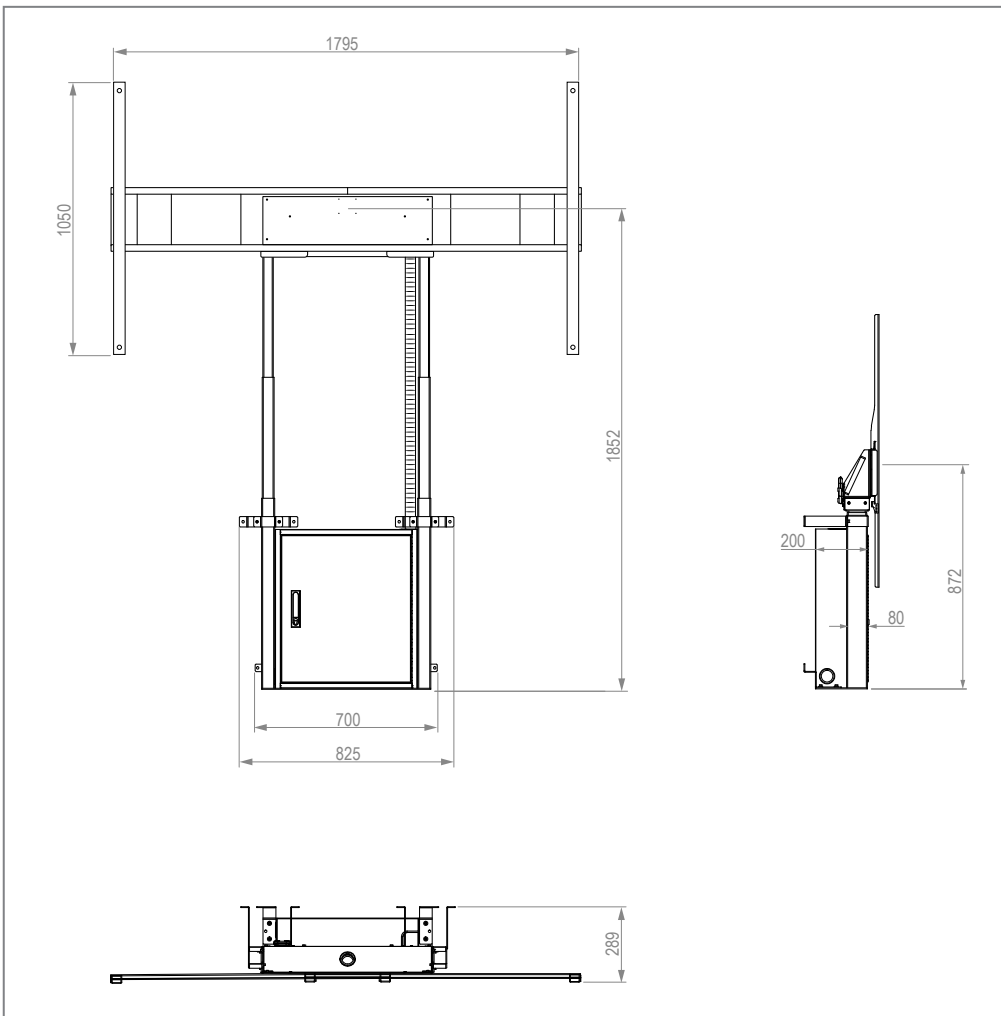

STBW Motorized Cisco WebEx Board 85" display-specific, lift system for floor-to-wall installation

Item no.: 5862

The STBW Motorized Cisco WebEx Board 85" is a height adjustable lift system for floor-to-wall installation, which has been specially designed for the Cisco WebEx Board 85".

The hole pattern of the lift system is designed for Cisco's collaboration room systems.

Locking screws on the screen mount secure the screen against unhooking and falling down.

The height of the screen can be adjusted electromotorically with a wired remote control. The stroke of 980 mm allows the screen height to be optimally adjusted for standing and seated viewers.

The surfaces of the STBW Motorized Cisco WebEx Board 85" are finished with a solvent-free, impact- and scratch-resistant powder coating in black.

The maximum load capacity is 110 kg.

STBW Motorized Cisco WebEx Board 85" display-specific, lift system for floor-to-wall installation

Item no.: 5862

- Lift system for floor-to-wall installation
- Display-specific for Cisco WebEx Board 85" collaboration room systems
- Hole pattern optimised for Cisco WebEx Board 85"
- Electro-motorized height adjustment with 980 mm stroke
- Wired remote control
- Collision prevention - lift stops if there is resistance
- Lockable media cabinet, incl. multiple plug and shelf for mini-PC, e.g.: Intel NUC
- Cable management via cable drag chain
- Space-saving floor-wall installation
- Dimensions: W 1795 x D 289 mm
- Safety screws - secure the screen against unhooking and falling down
- 110 kg max. load
- Solvent-free, impact- and scratch-resistant powder coating in black